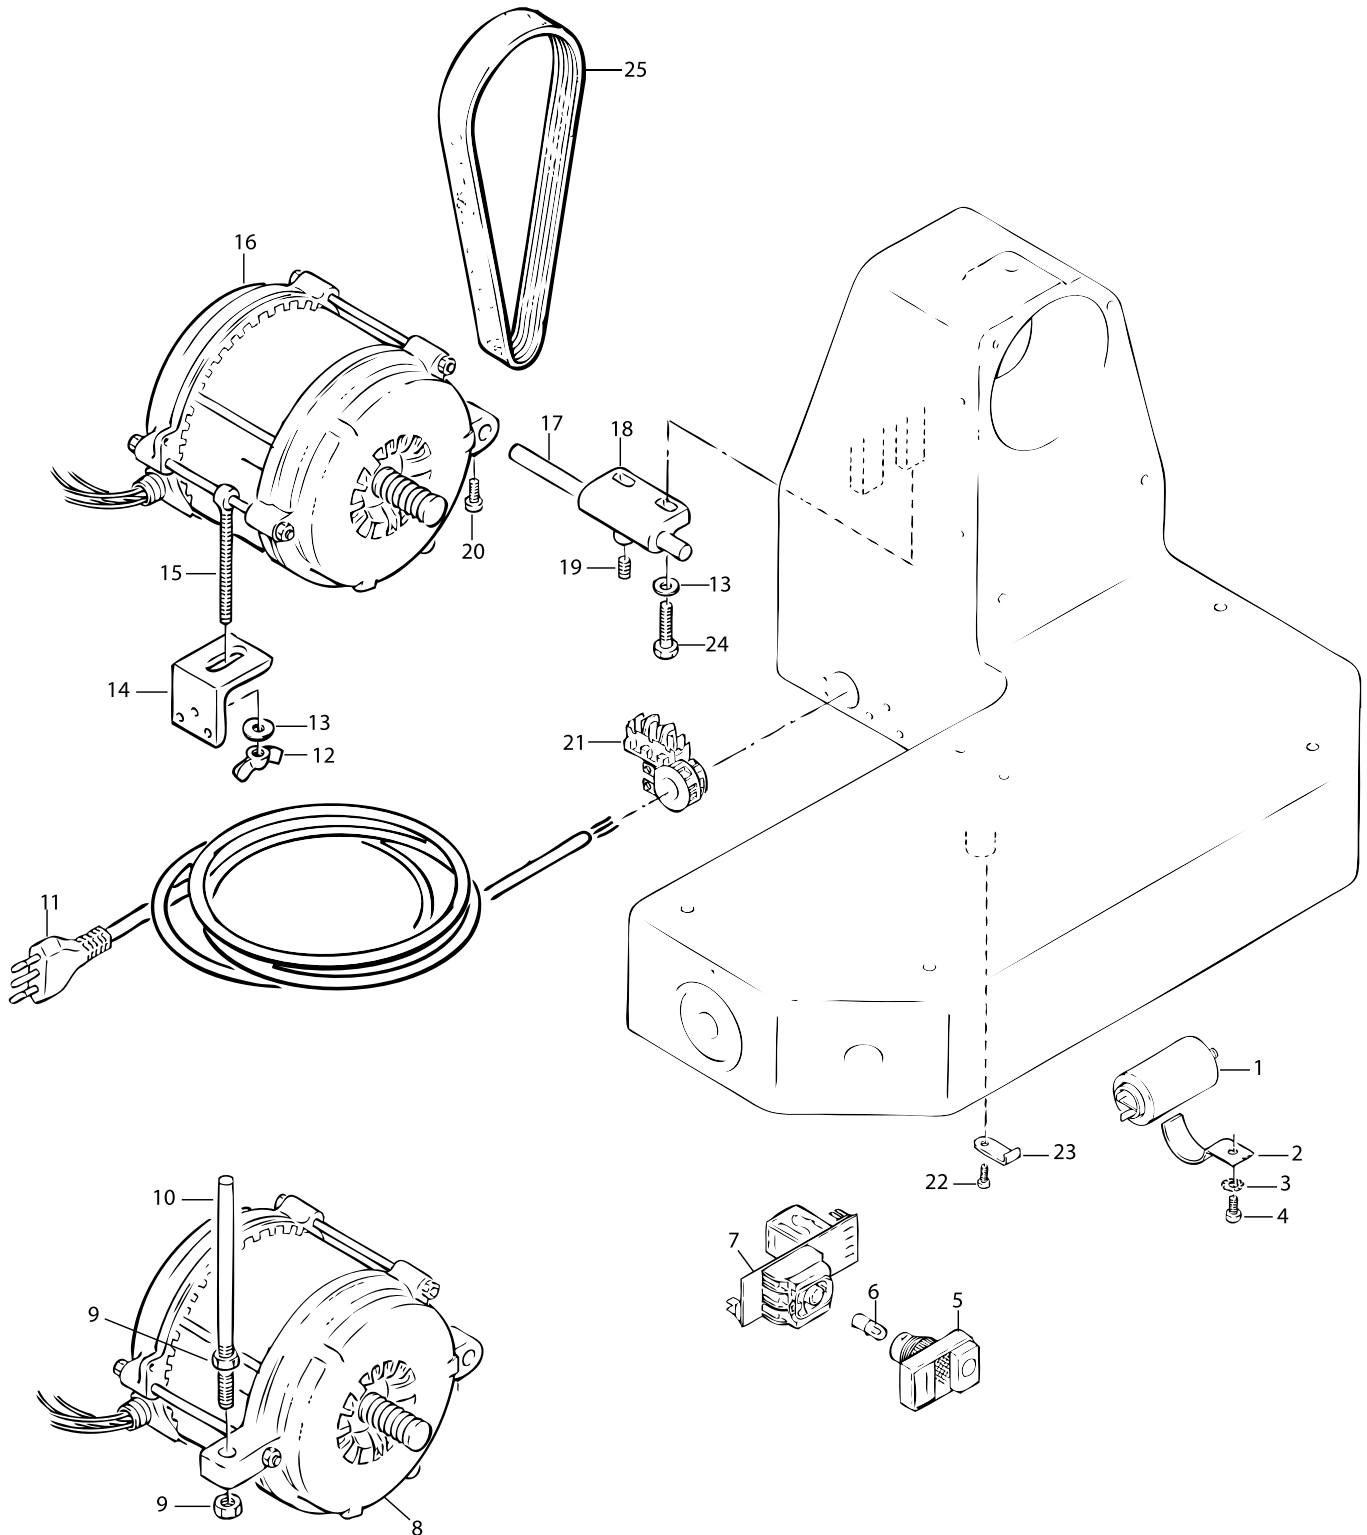

Parts Breakdown

Model MS-IT-0330-V 13648

Electrical Components