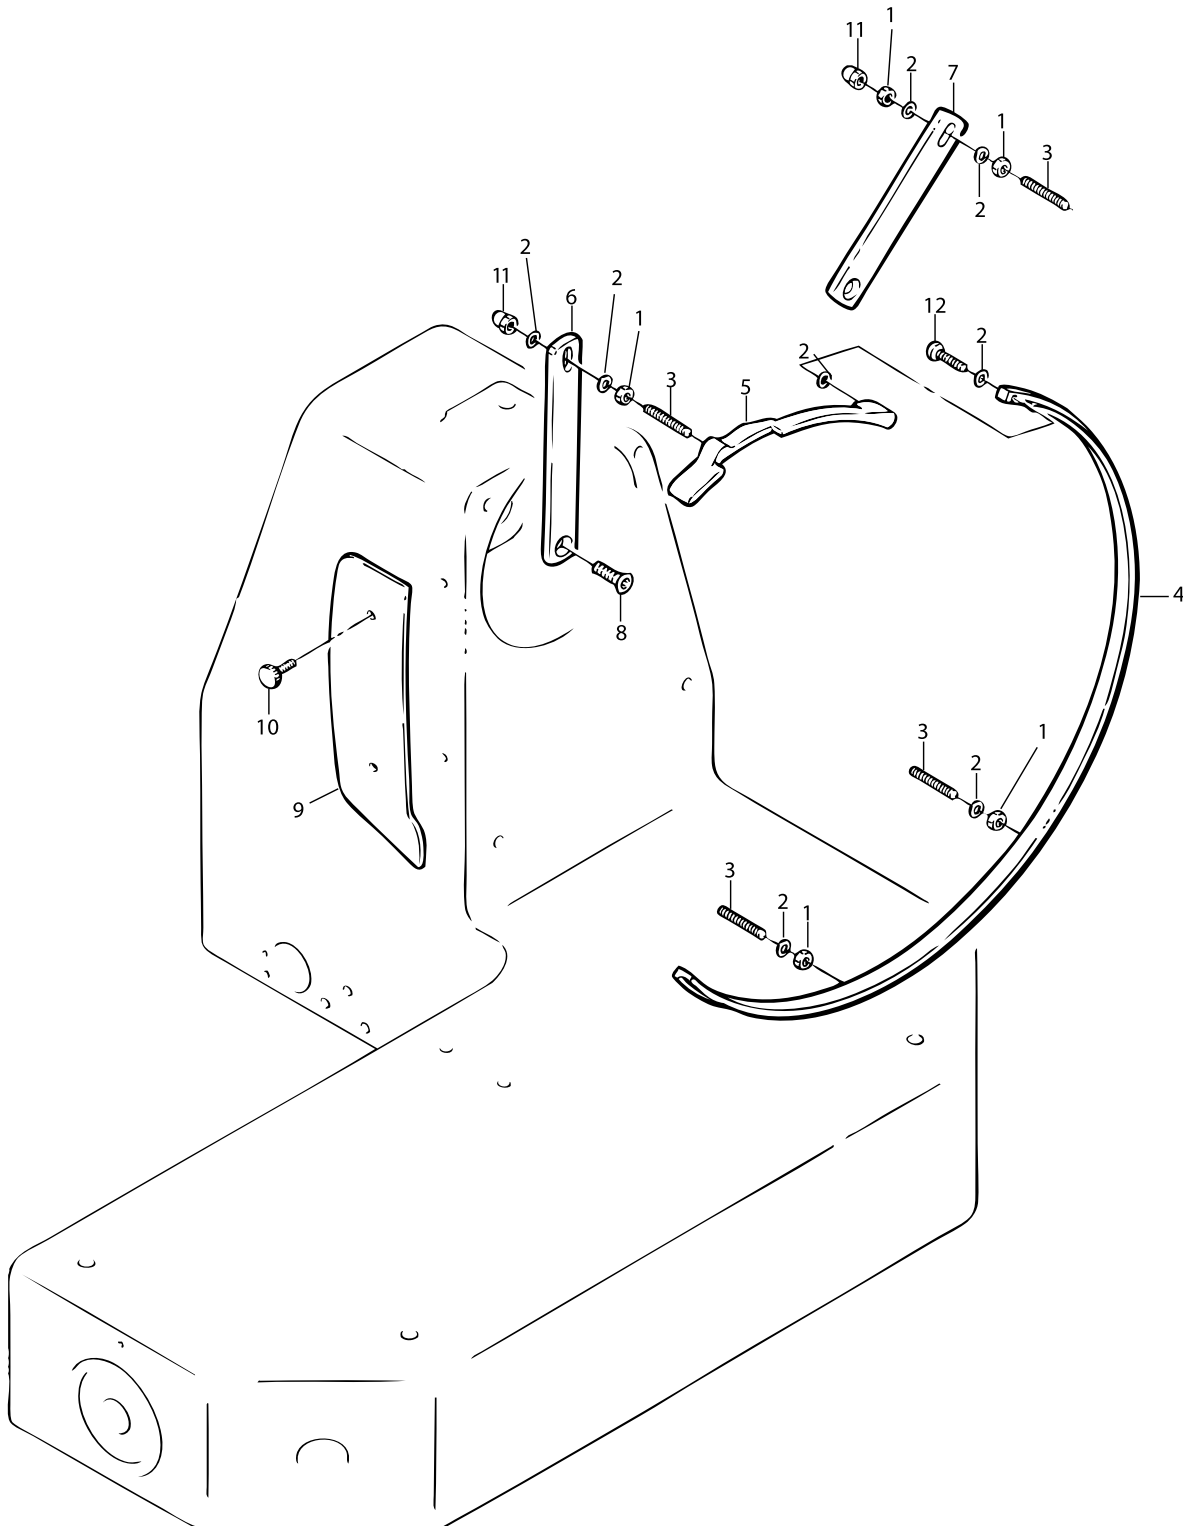

Parts Breakdown

Model MS-IT-0330-V 13648

Blade Guard