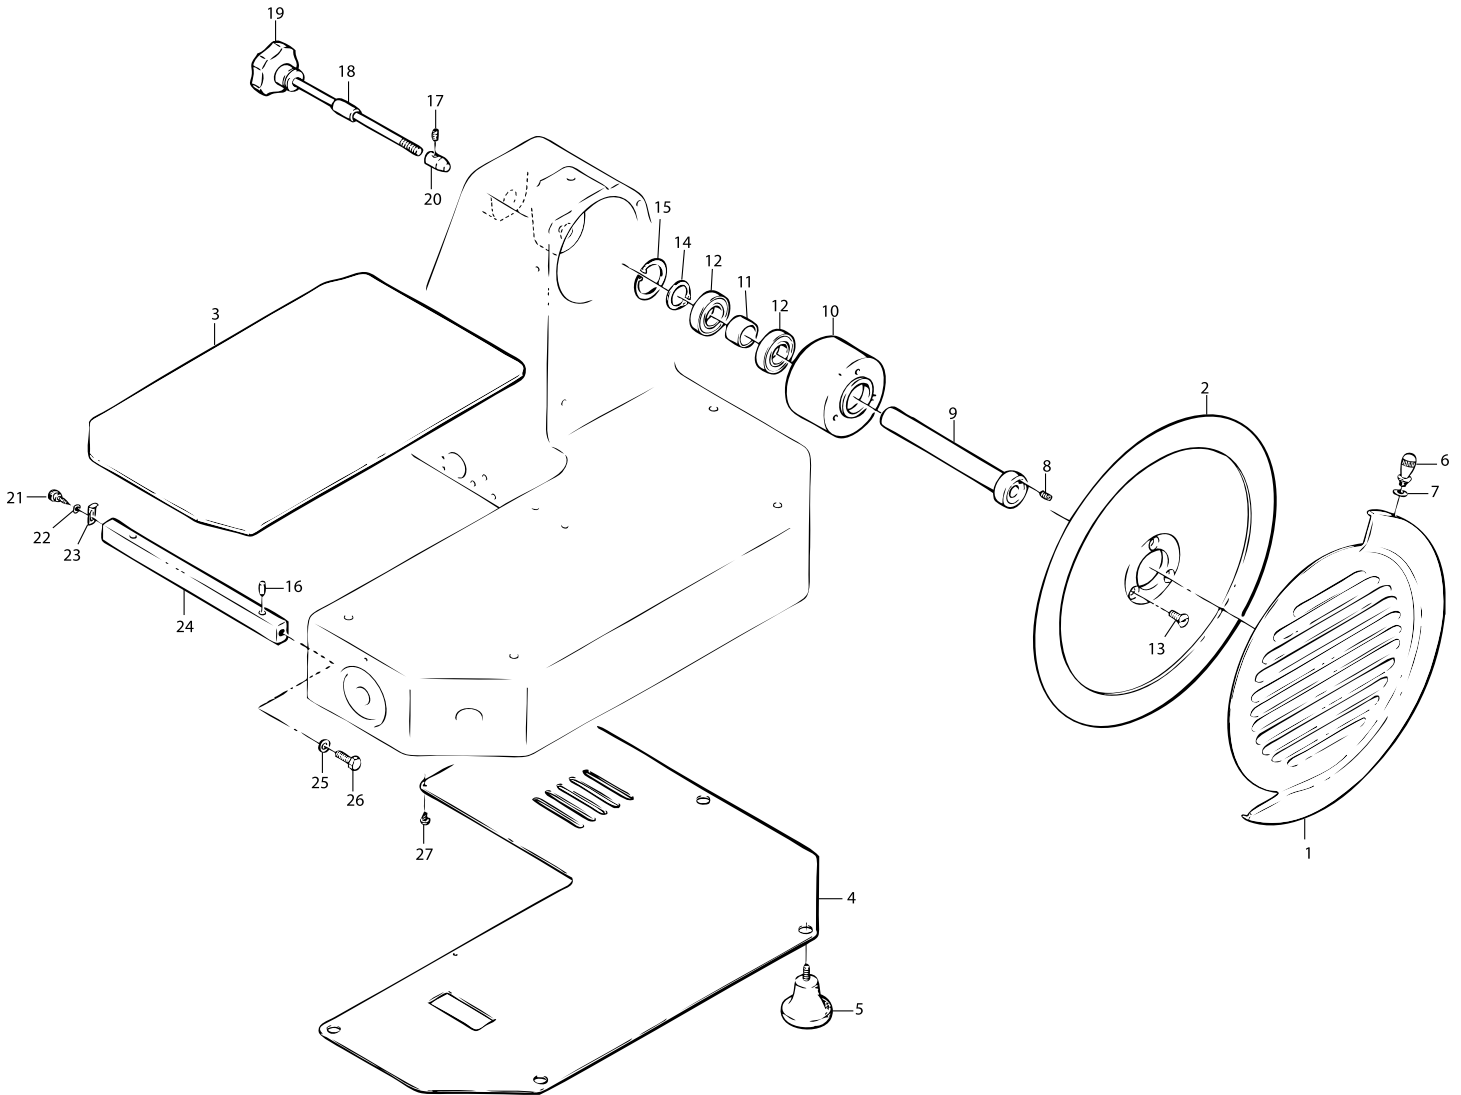

# Parts Breakdown

Model MS-IT-0330-V 13648

Meat Tray Assembly