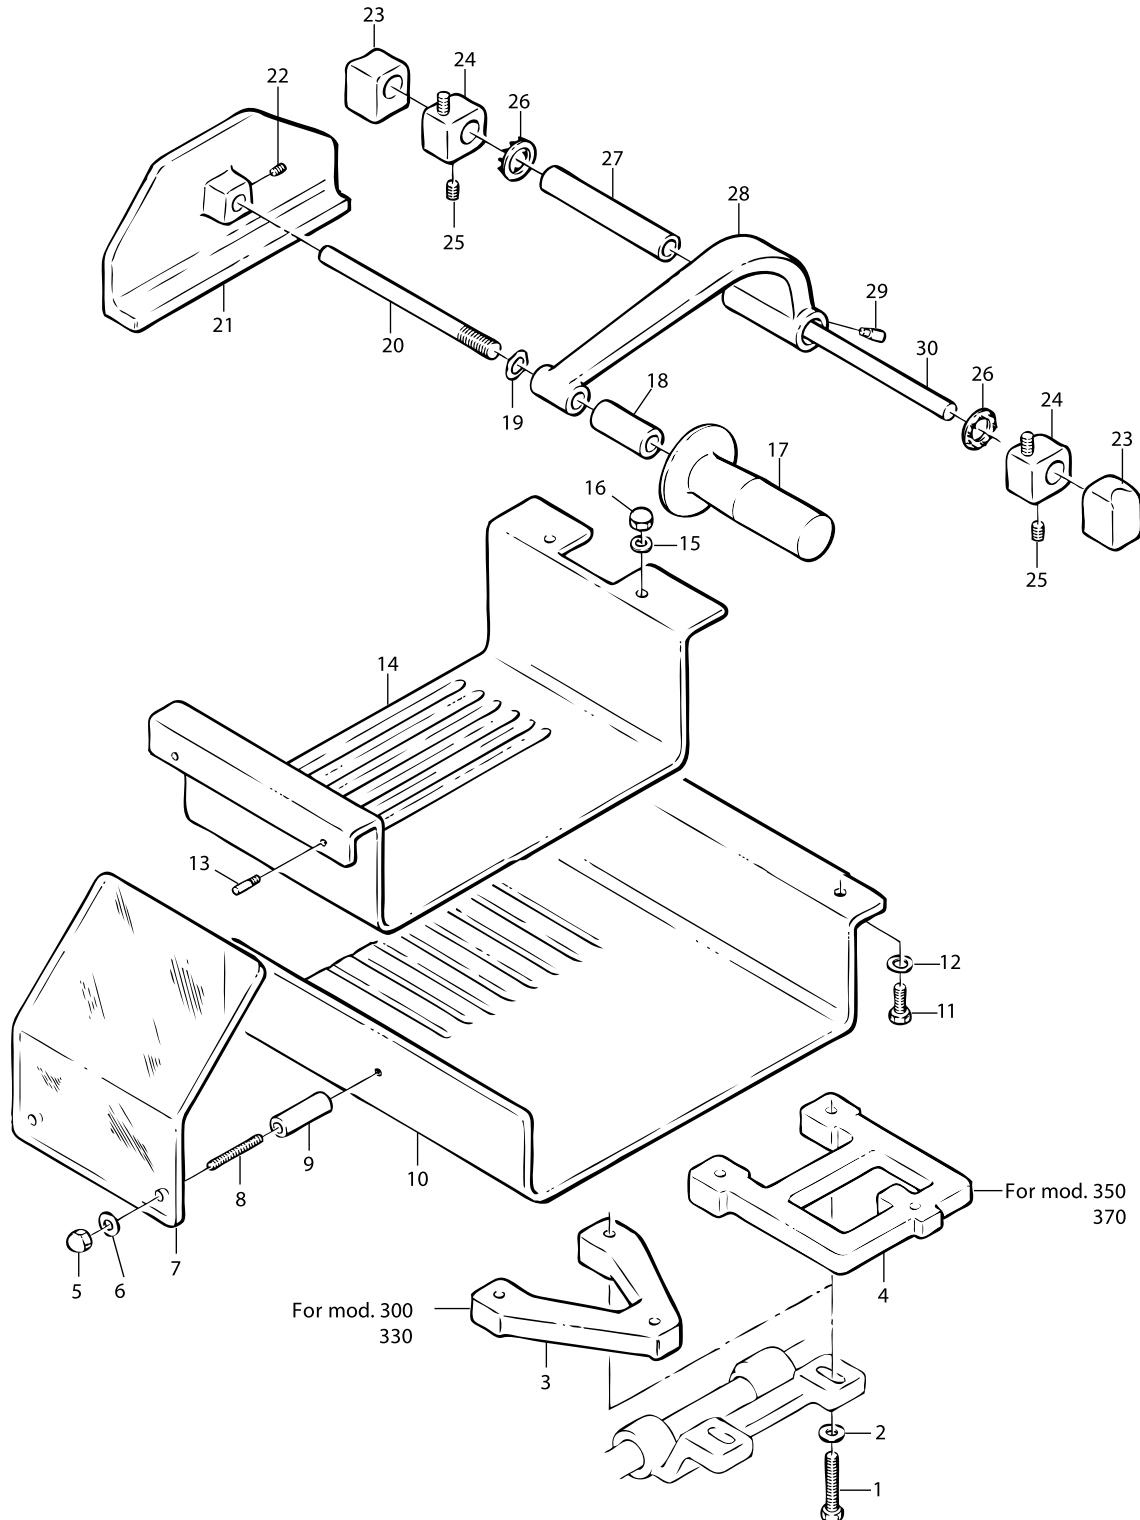

# Parts Breakdown

Model MS-IT-0330-V 13648

Food Tray Assembly

# Parts Breakdown

**Model MS-IT-0330-V** 13648

**Stand**

Item No.	Description	Position	Item No.	Description	Position	Item No.	Description	Position
32103	Housing for 13648	1	32114	Cam Plate for 13648	13	32124	Set Screw - Capped for 13648	24
32104	Guide Plate for 13648	2	32115	Set Screw 8x10 TC for 13648	14	32125	Nut 8 for 13648	25
32105	Guide Plate Support for 13648	3	32116	Bolt 5x20 for 13648	15	32126	Set Screw 6x8 TP for 13648	26
32106	Guide Plate Shaft for 13648	4	32117	Nut 5 for 13648	16	32127	Washer 5 for 13648	27
32107	Bracket for 13648	5	32118	Screw TPSV 5x10 for 13648	17	32128	Screw TE 6x12 for 13648	28
32108	Index Knob for 13648	6 - 8, 21	32119	Screw TC 5x10 for 13648	18	32129	Washer 6 for 13648	29
32109	Index Knob Bushing for 13648	9	32120	Screw TE 6x12 for 13648	19	32130	Screw TE 8x40 for 13648	30
32110	Wavy Washer for 13648	10	32121	Tapping Screw 2.9x12 for 13648	20	32113	Cam Assembly for 13648	
32111	Cam for 13648	11	32122	Washer 8 for 13648	22			
32112	Cam Guide for 13648	12	32123	Copper Rivet for 13648	23			