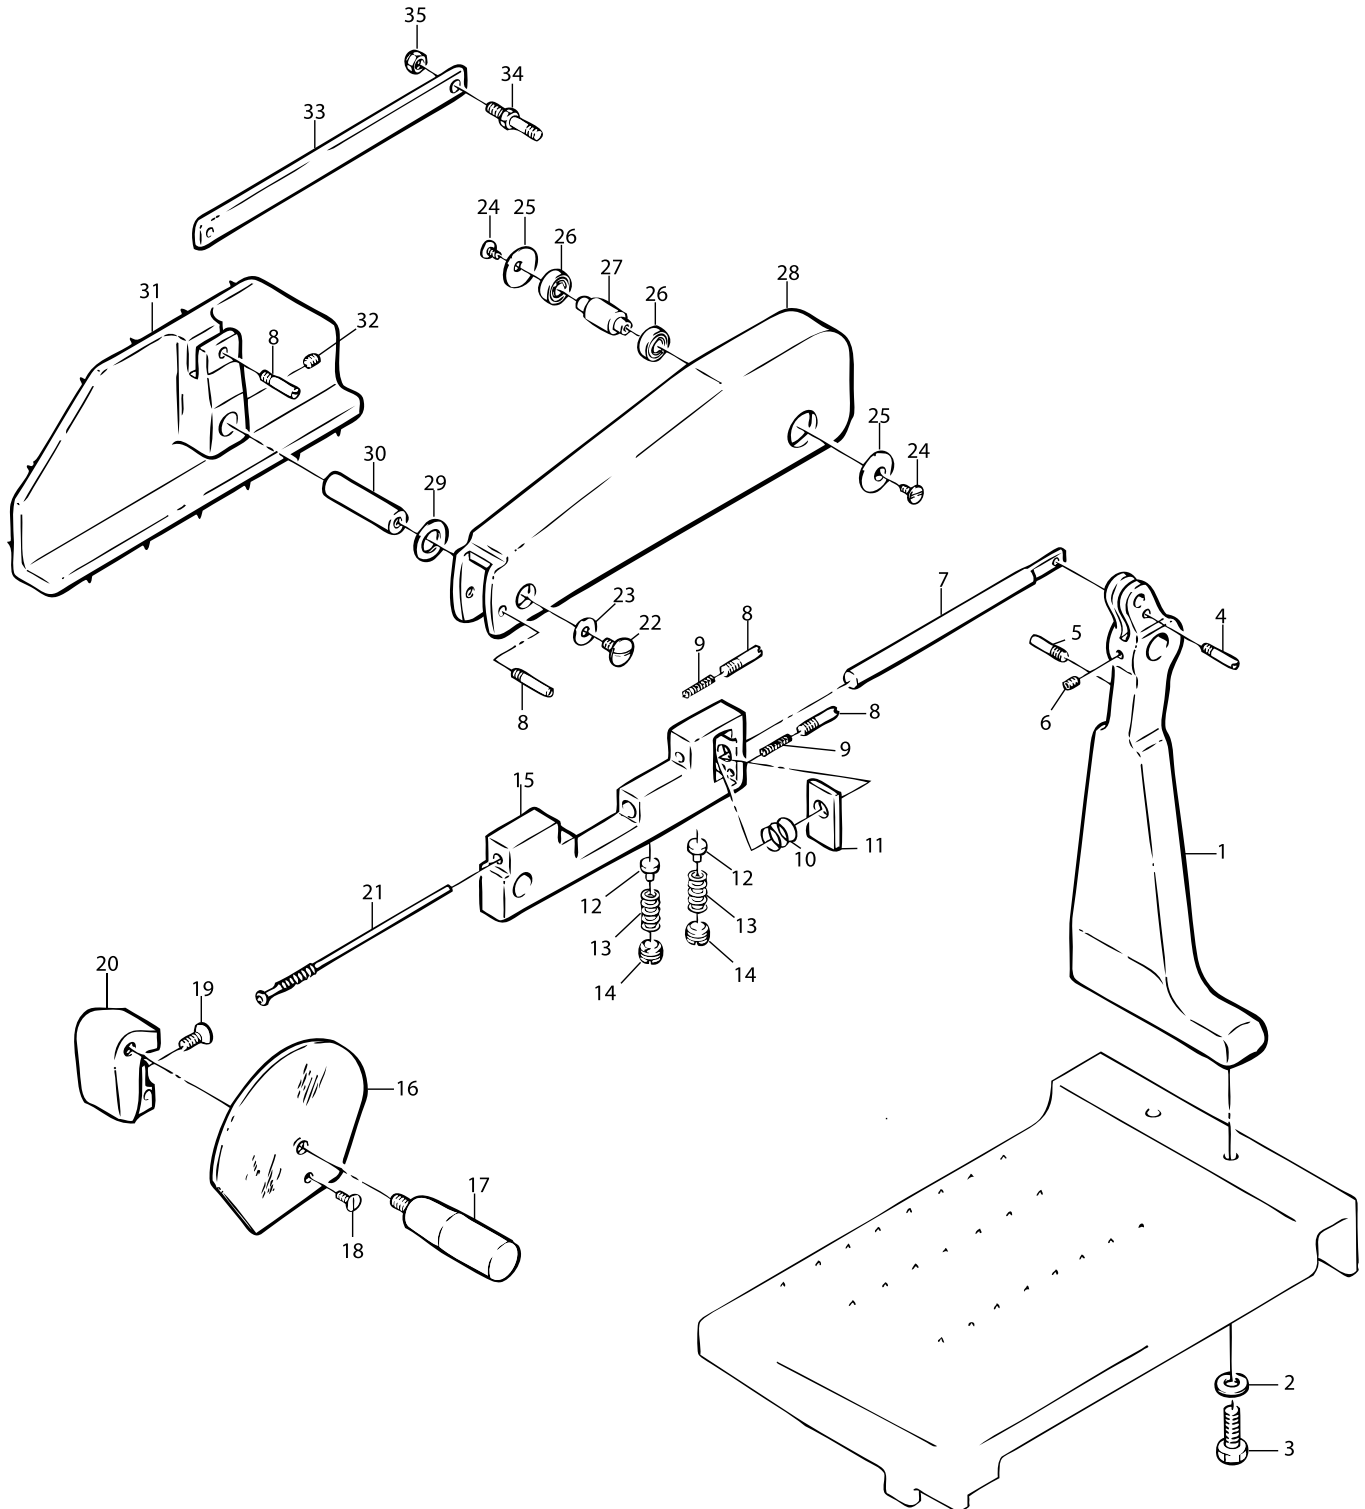

# Parts Breakdown

Model MS-IT-0330-V 13648

Meat Tray Assembly