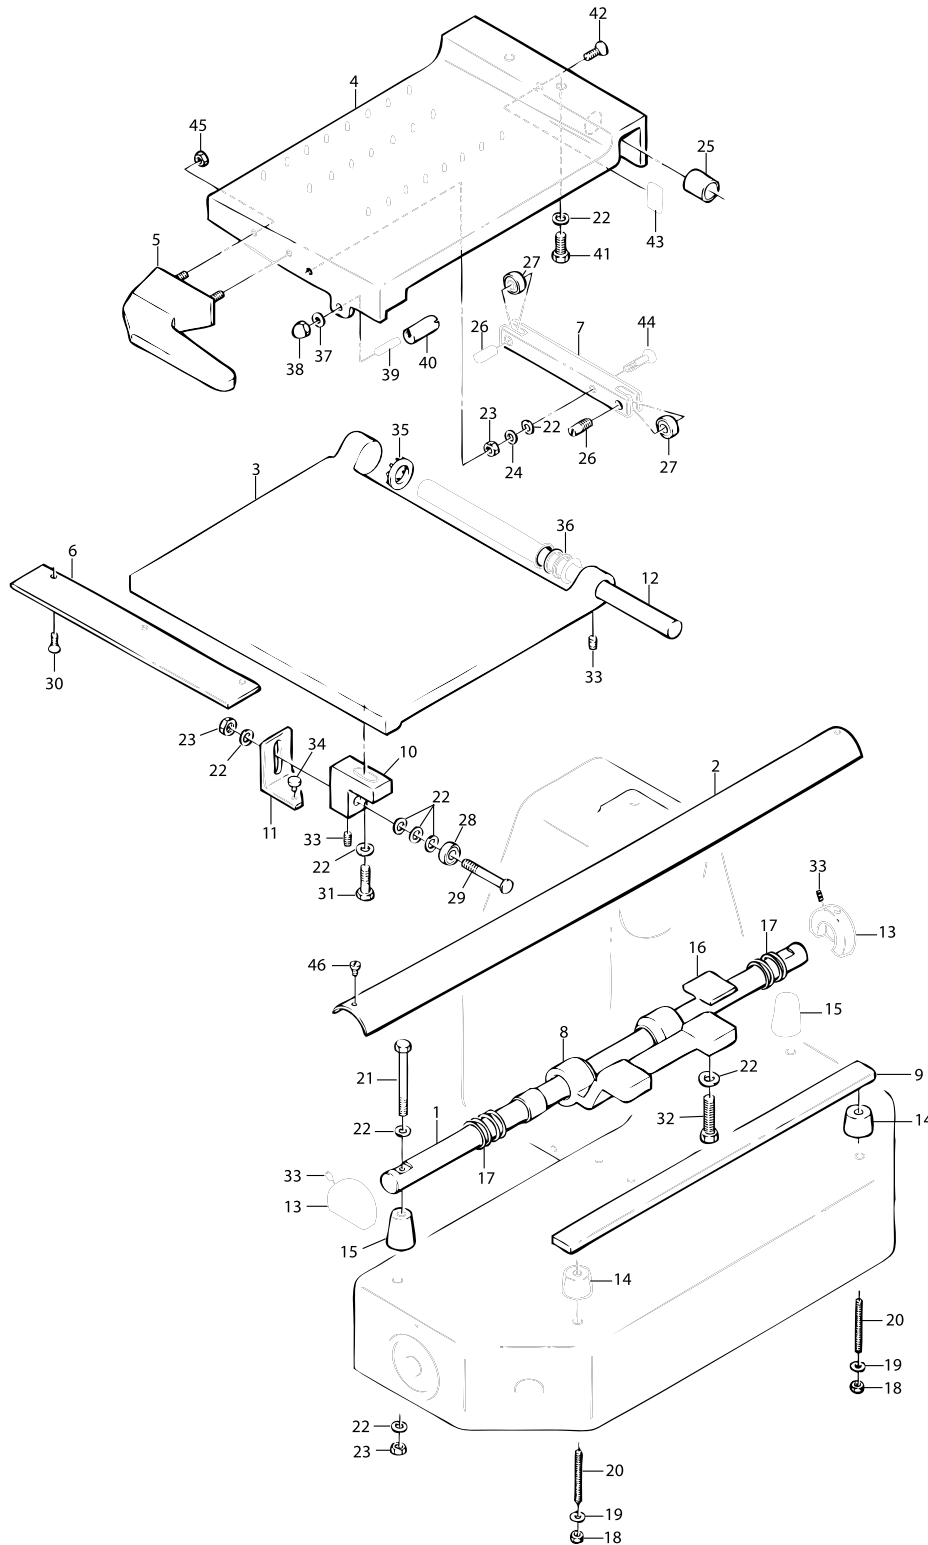

Parts Breakdown

Model MS-IT-0330-V 13648

Guide