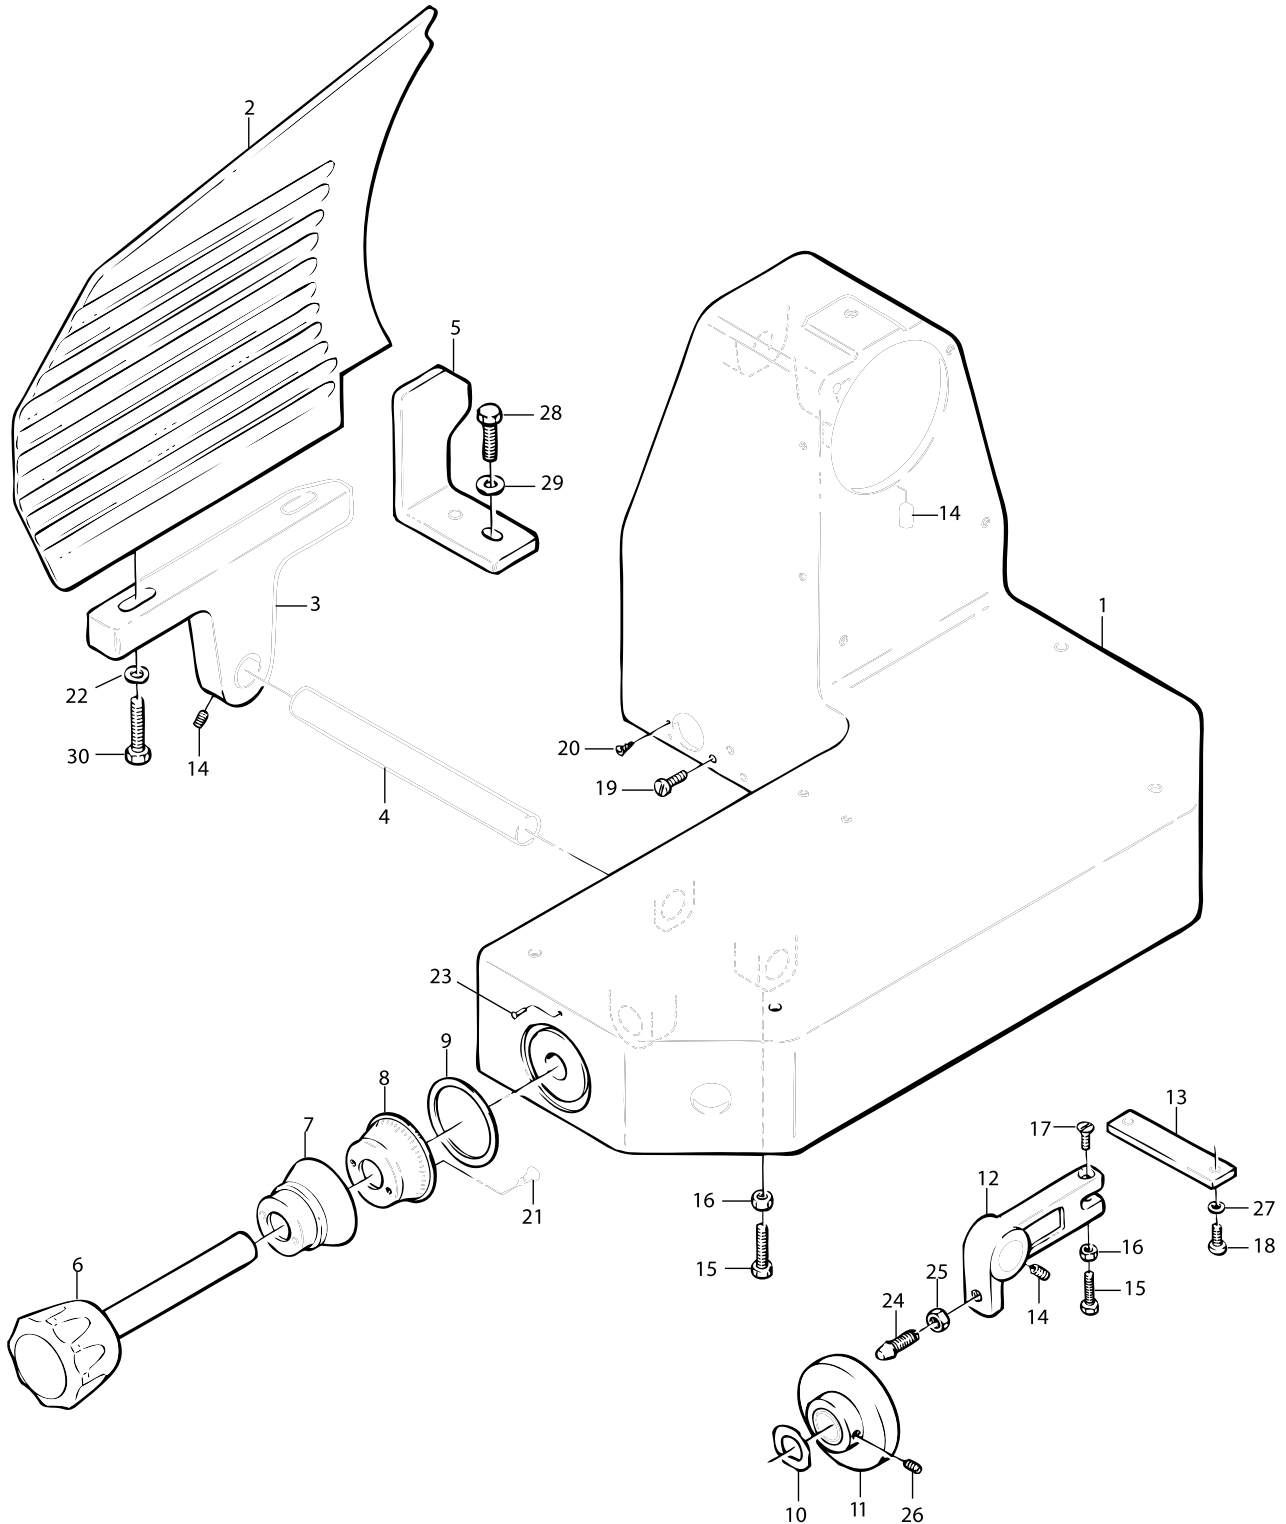

# Parts Breakdown

Model MS-IT-0330-V 13648

Stand

# Parts Breakdown

Model MS-IT-0330-V 13648

Meat Tray Assembly