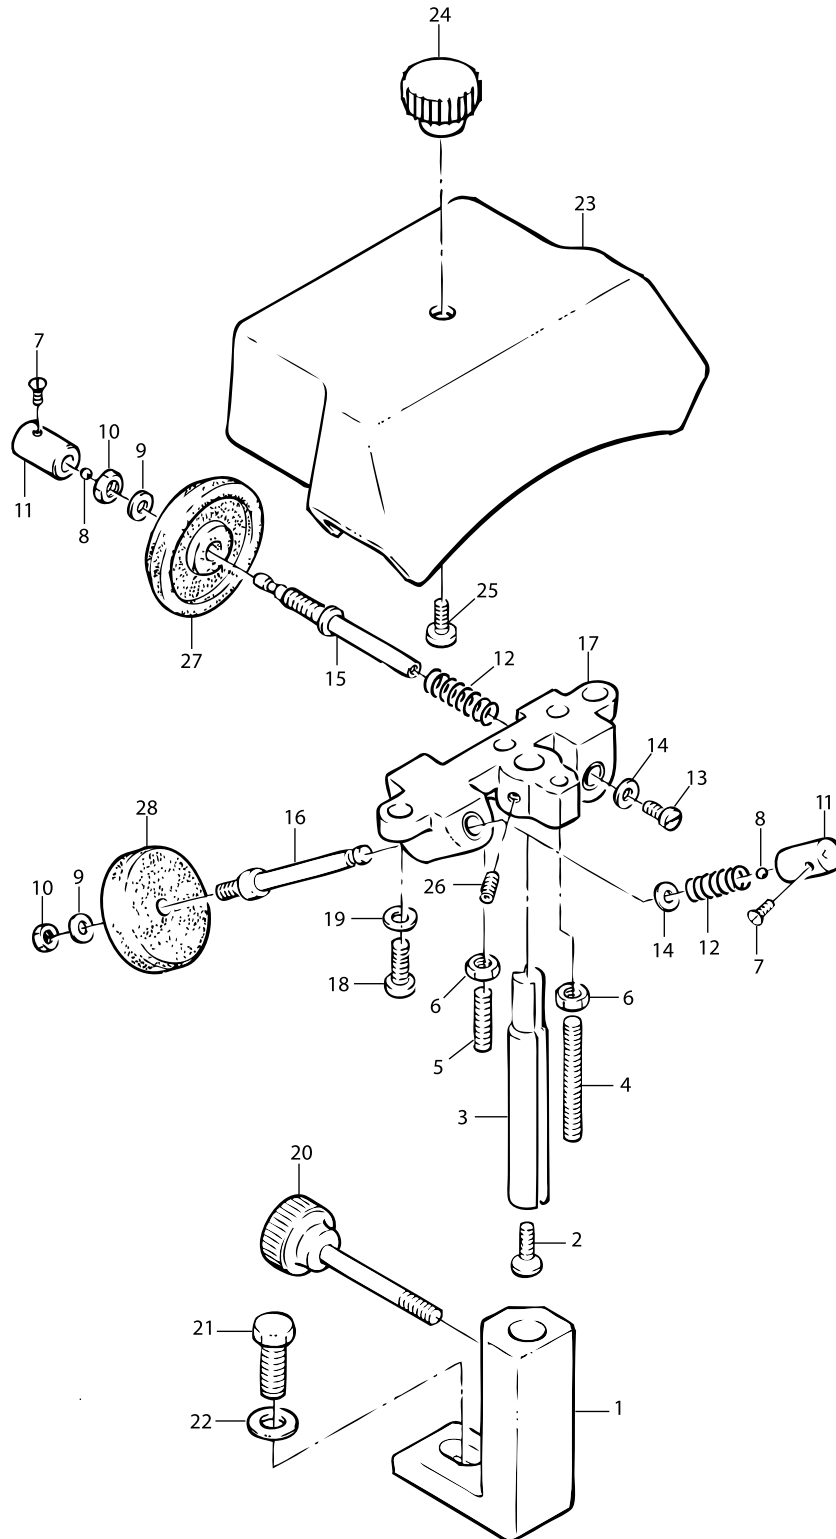

# Parts Breakdown

Model MS-IT-0330-V 13648

Food Tray Assembly

# Parts Breakdown

**Model MS-IT-0330-V** 13648

**Stand**

Item No.	Description	Position	Item No.	Description	Position	Item No.	Description	Position
32103	Housing for 13648	1	32114	Cam Plate for 13648	13	32124	Set Screw - Capped for 13648	24
32104	Guide Plate for 13648	2	32115	Set Screw 8x10 TC for 13648	14	32125	Nut 8 for 13648	25
32105	Guide Plate Support for 13648	3	32116	Bolt 5x20 for 13648	15	32126	Set Screw 6x8 TP for 13648	26
32106	Guide Plate Shaft for 13648	4	32117	Nut 5 for 13648	16	32127	Washer 5 for 13648	27
32107	Bracket for 13648	5	32118	Screw TPSV 5x10 for 13648	17	32128	Screw TE 6x12 for 13648	28
32108	Index Knob for 13648	6 - 8, 21	32119	Screw TC 5x10 for 13648	18	32129	Washer 6 for 13648	29
32109	Index Knob Bushing for 13648	9	32120	Screw TE 6x12 for 13648	19	32130	Screw TE 8x40 for 13648	30
32110	Wavy Washer for 13648	10	32121	Tapping Screw 2.9x12 for 13648	20	32113	Cam Assembly for 13648	
32111	Cam for 13648	11	32122	Washer 8 for 13648	22			
32112	Cam Guide for 13648	12	32123	Copper Rivet for 13648	23			